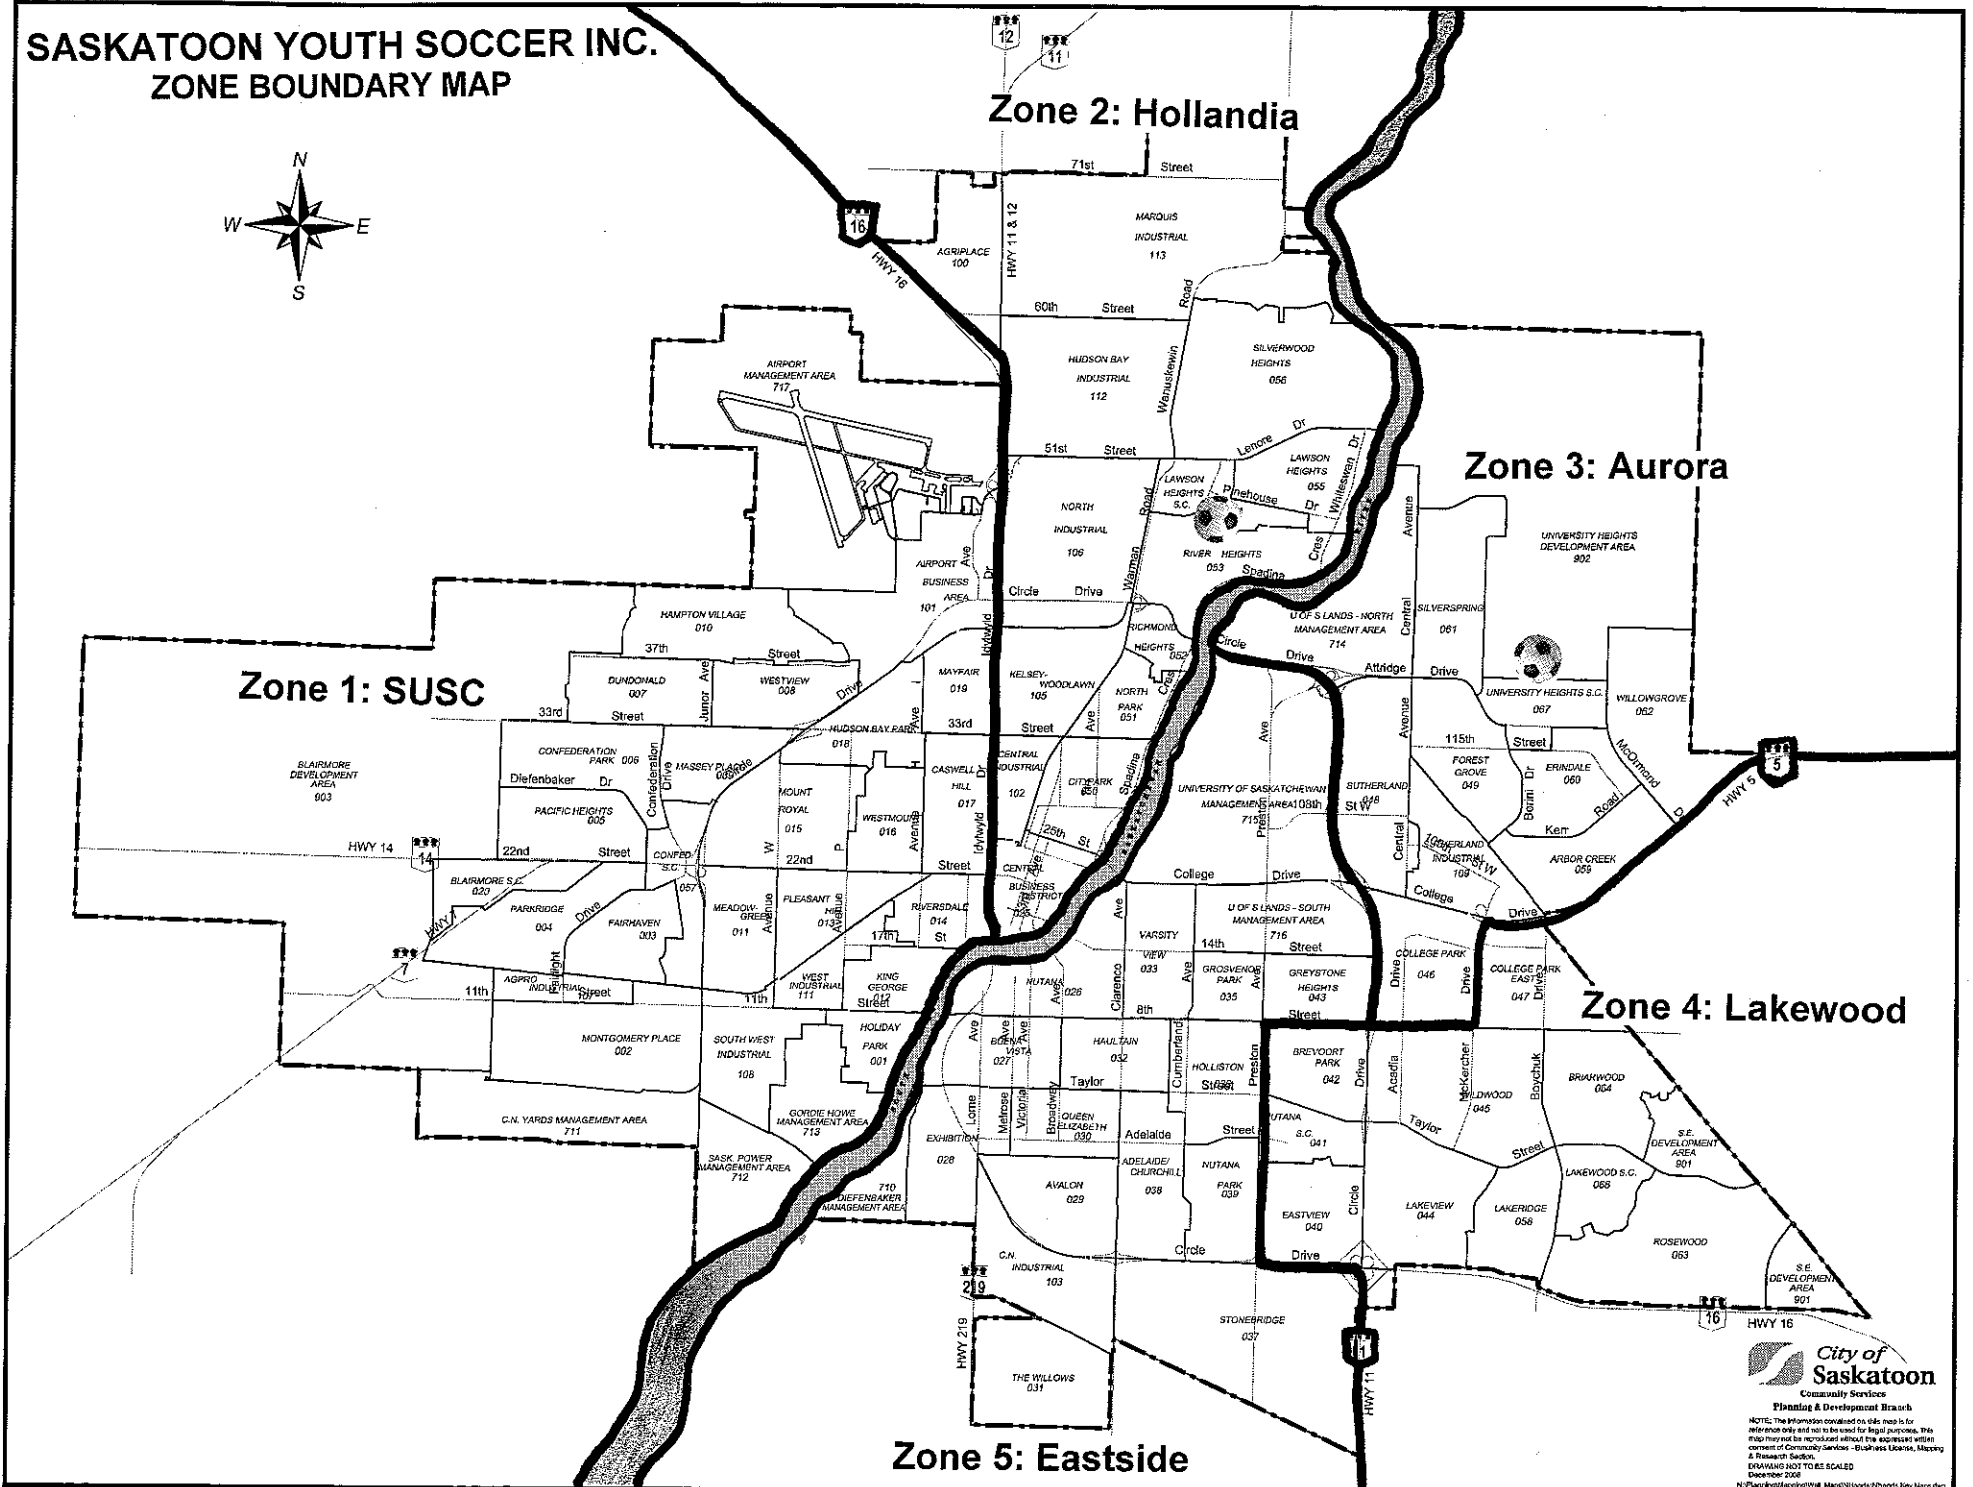

SASKATOON YOUTH SOCCER INC. ZONE BOUNDARY MAP

Zone 2: Hollandia

Zone 3: Aurora

Zone 1: SUSC

Zone 4: Lakewood

Zone 5: Eastside